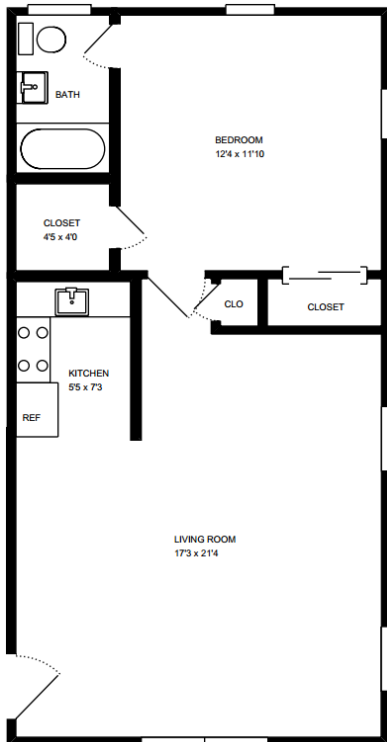

King & Queen Apartments, LLC

732 Scotland Street, Williamsburg, Virginia 23185

Apartment Unit Floor Plans

Units with The Whitfield floor plan are 443 (+/-) sq. ft and typically interior units. There are three regular-sized corner units (shown on left) that have extra windows.

There are a total of 18 apartments with The Whitfield floor plan.

(Several apartment units are mirror images of this layout)

At 558 (+/-) sq. ft., units with The Fitzhugh floor plan have a larger living room are all corner units. All of the units with The Fitzhugh floor plan, except one (shown on right), have extra windows.

There are a total of 8 apartments with The Fitzhugh floor plan.

(Some apartment units are mirror images of this layout)