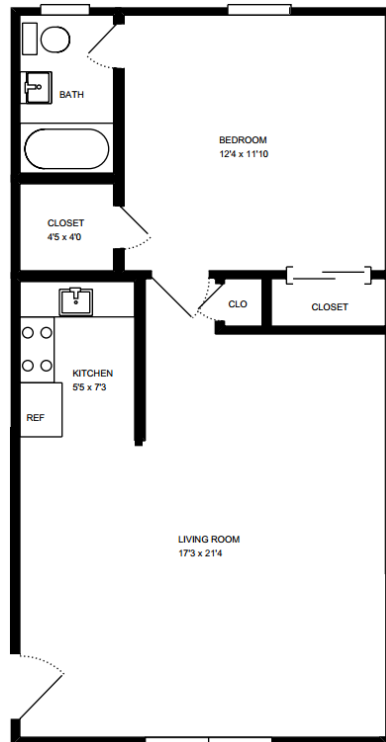

King & Queen Apartments, LLC

732 Scotland Street, Williamsburg, Virginia 23185

Apartment Unit Floor Plans

Units with The Whitfield floor plan are 443 (+/-) sq. ft and typically interior units. There are three regular-sized corner units (shown on left) that have extra windows.

There are a total of 18 apartments with The Whitfield floor plan.

(Several apartment units are mirror images of this layout)

At 558 (+/-) sq. ft., units with The Fitzhugh floor plan have a larger living room are all corner units. All of the units with The Fitzhugh floor plan, except one (shown on right), have extra windows.

There are a total of 8 apartments with The Fitzhugh floor plan.

(Some apartment units are mirror images of this layout)