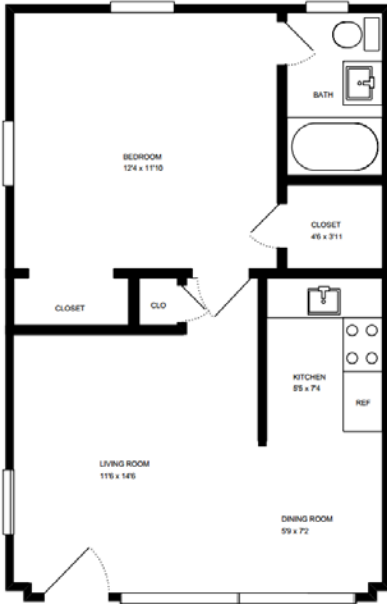

King & Queen Apartments, LLC

732 Scotland Street, Williamsburg, Virginia 23185

Apartment Unit Floor Plans

Units with The Whitfield floor plan are 443 (+/-) sq. ft and typically interior units. There are three regular-sized corner units (shown on left) that have extra windows.

There are a total of 18 apartments with The Whitfield floor plan.

(Several apartment units are mirror images of this layout)

At 558 (+/-) sq. ft., units with The Fitzhugh floor plan have a larger living room are all corner units. All of the units with The Fitzhugh floor plan, except one (shown on right), have extra windows.

There are a total of 8 apartments with The Fitzhugh floor plan.

(Some apartment units are mirror images of this layout)