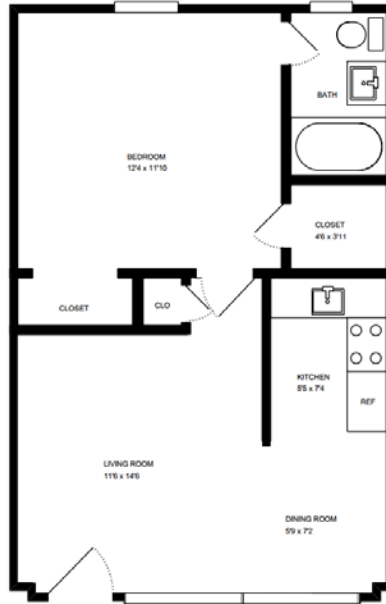

King & Queen Apartments, LLC

732 Scotland Street, Williamsburg, Virginia 23185

Apartment Unit Floor Plans

Units with The Whitfield floor plan are 443 (+/-) sq. ft and typically interior units. There are three regular-sized corner units (shown on left) that have extra windows.

There are a total of 18 apartments with The Whitfield floor plan.

(Several apartment units are mirror images of this layout)

At 558 (+/-) sq. ft., units with The Fitzhugh floor plan have a larger living room are all corner units. All of the units with The Fitzhugh floor plan, except one (shown on right), have extra windows.

There are a total of 8 apartments with The Fitzhugh floor plan.

(Some apartment units are mirror images of this layout)